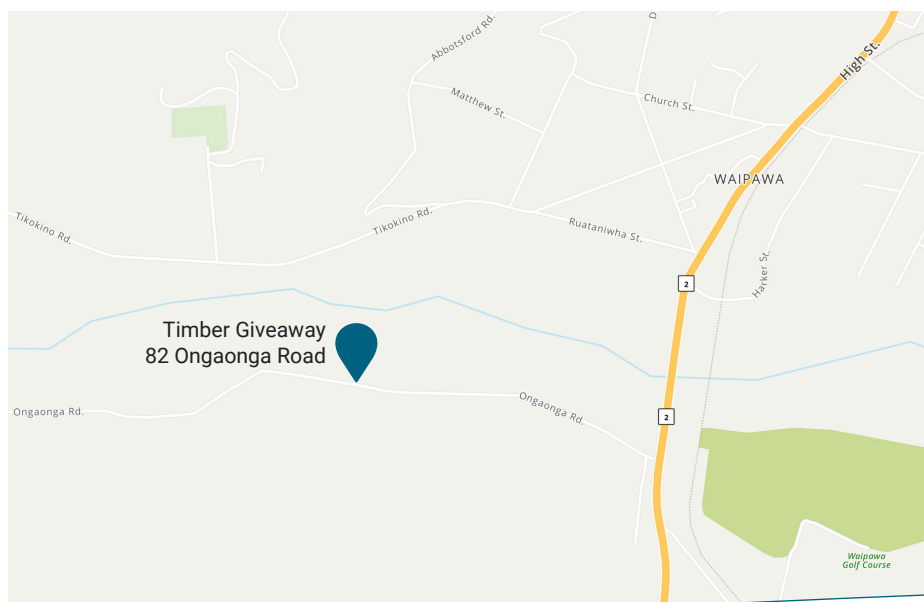

Free timber giveaway: Saturday 27 January

Ongaonga Road between 9 am to 3 pm

Central Hawke's Bay District Council is giving away free timber on Saturday 27 January from 9 am to 3 pm at 82 Ongaonga Road, Waipawa (the old quarry). The timber was due for export by Waipawa Timber but damaged by cyclone flooding. It is untreated and suitable for firewood. One trailer or ute load allowed per Central Hawke's Bay resident until supplies run out (commercial use is not permitted).

Thanks to Waipawa Timber for allowing us to repurpose the wood!