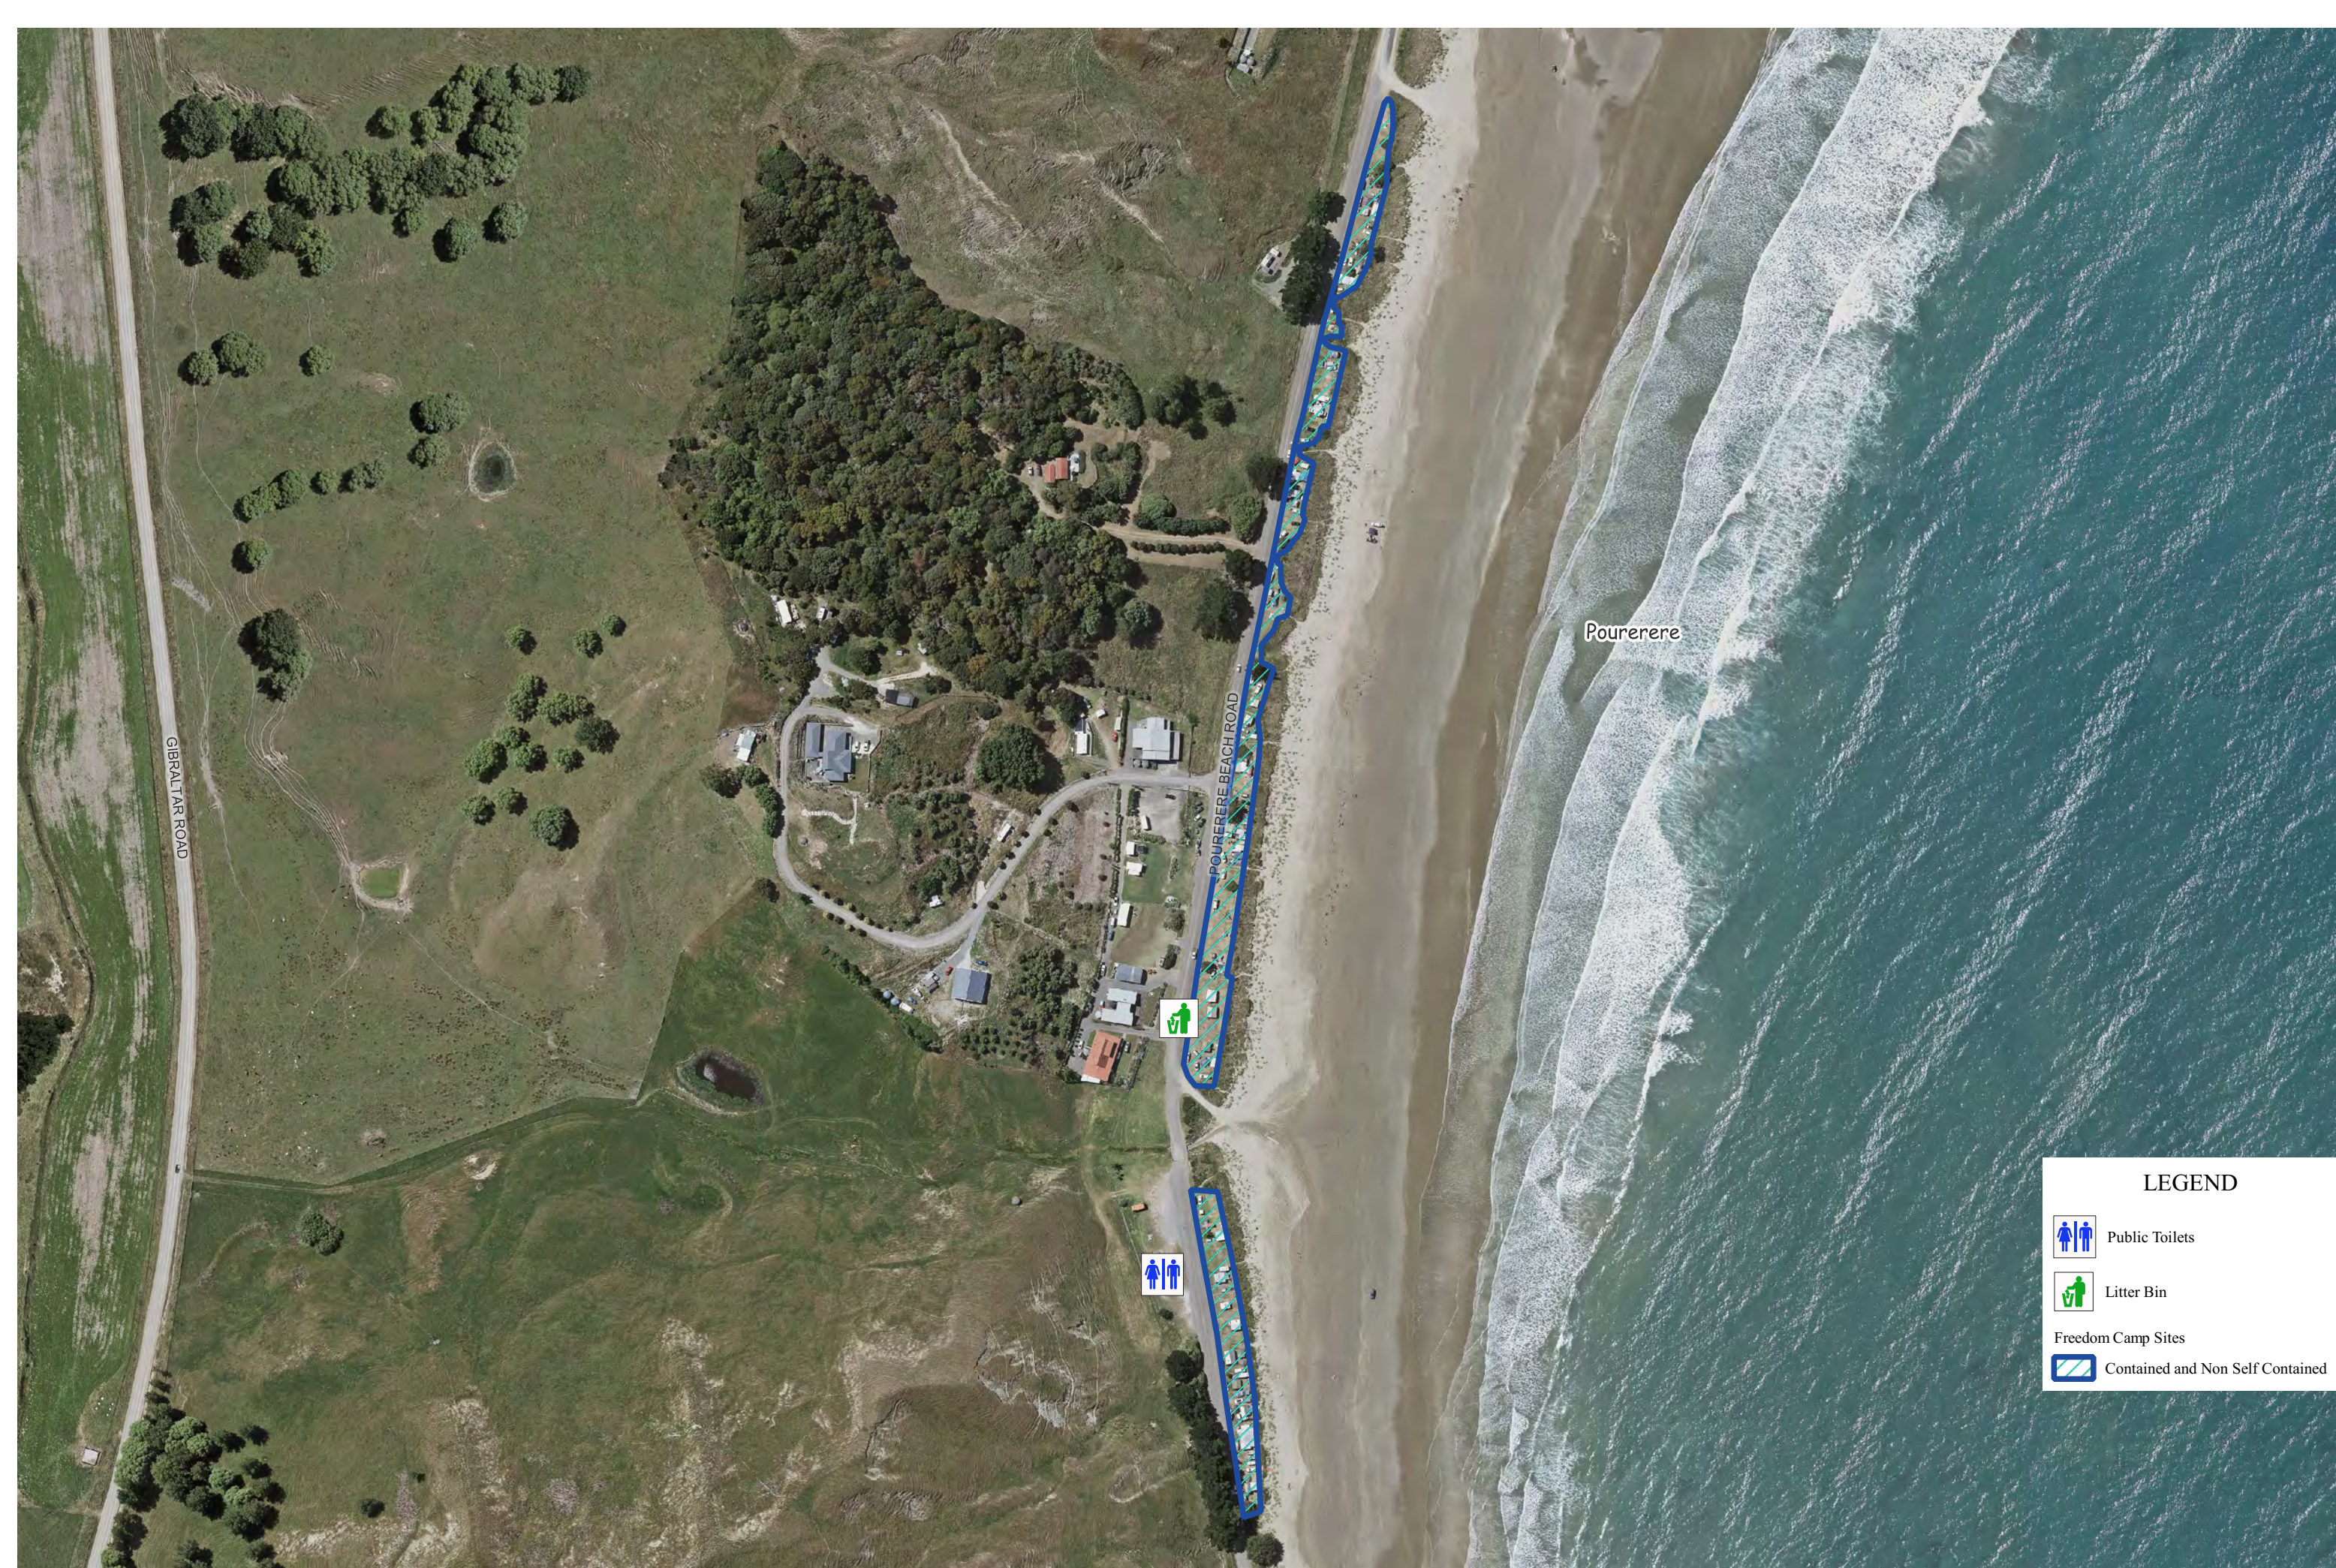

LEGEND

- Public Toilets
- Litter Bin
- Freedom Camp Sites
- Contained and Non Self Contained